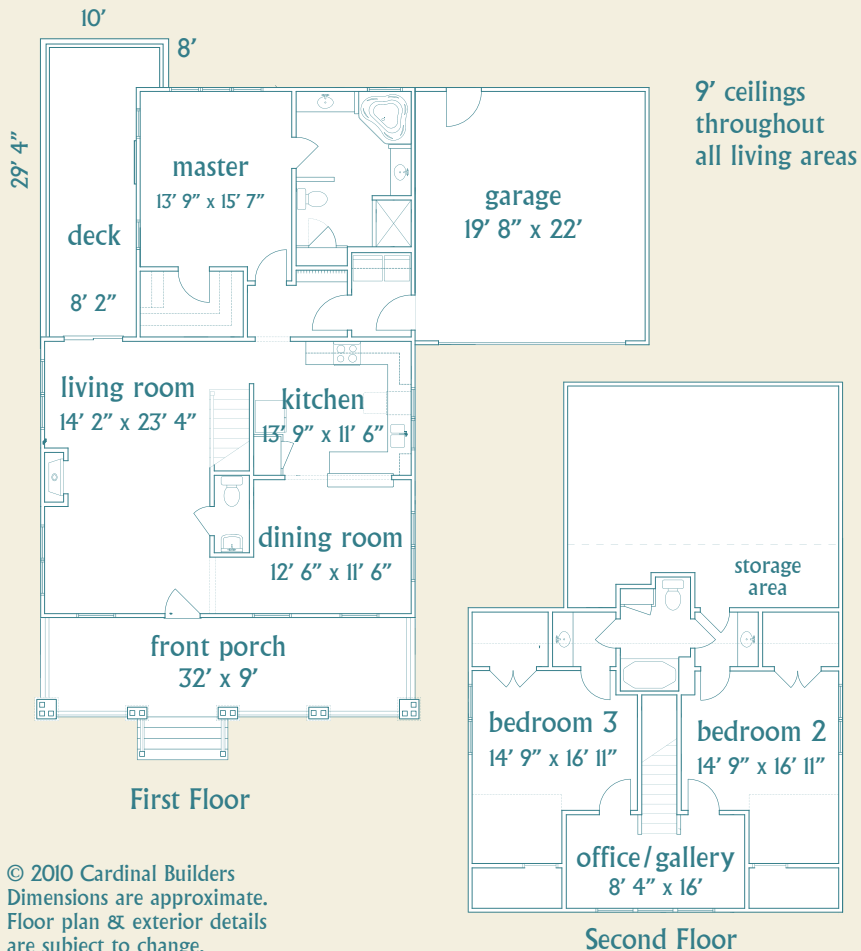

3,042 TOTAL SQFT ▪ 2,064 HEATED SQFT ▪ 543 PORCH / DECK SQFT ▪ 435 GARAGE SQFT

THE COTTAGES

AT HOLLY RIDGE

THECOTTAGESNC.COM 910-329-9984

HOLLY RIDGE, NC

THE COTTAGES
801 WILDFLOWER DR.

PROUDLY OFFERED
BY CARDINAL BUILDERS