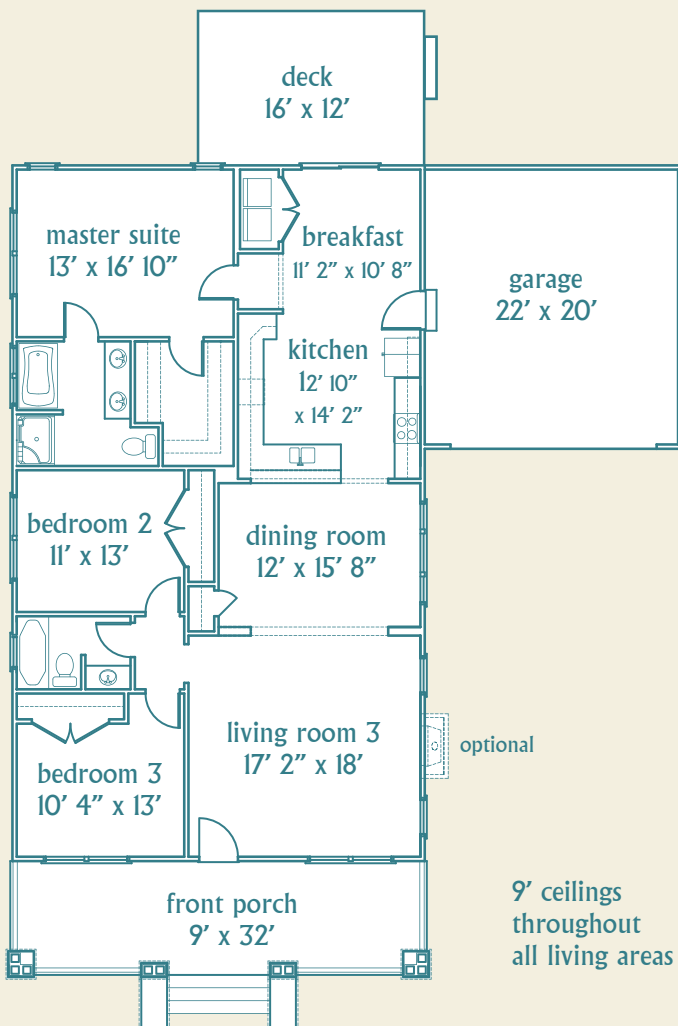

2,648 TOTAL SQFT ■ 1,728 HEATED SQFT ■ 480 PORCH / DECK SQFT ■ 440 GARAGE SQFT

THE COTTAGES AT HOLLY RIDGE

THECOTTAGESNC.COM 910-329-9984

PROUDLY OFFERED
BY CARDINAL BUILDERS