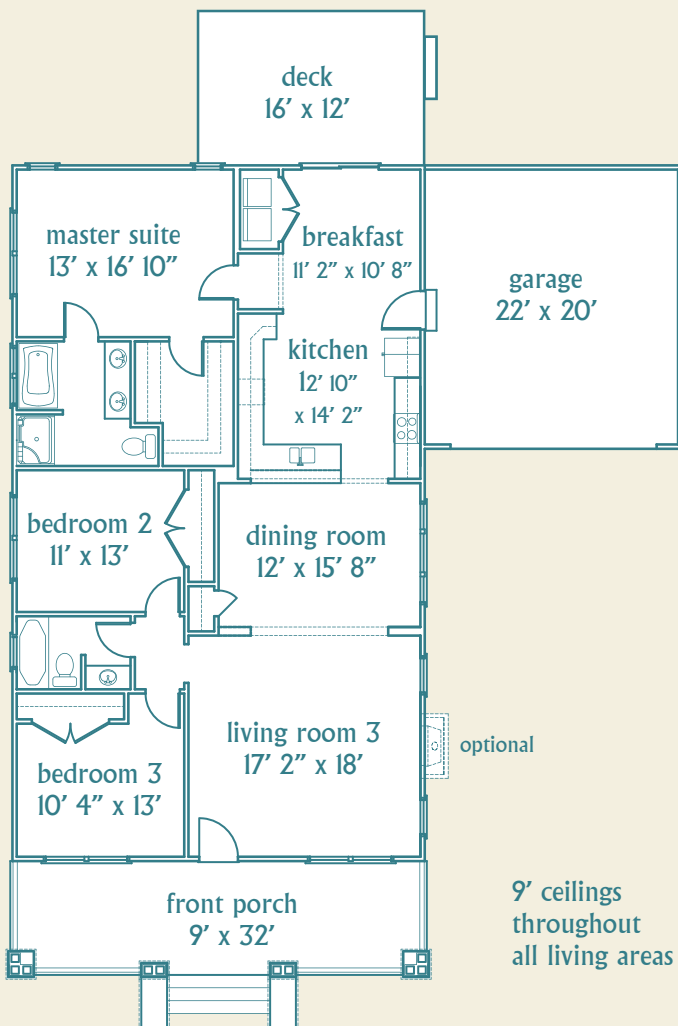

2,648 TOTAL SQFT ■ 1,728 HEATED SQFT ■ 480 PORCH / DECK SQFT ■ 440 GARAGE SQFT

THE COTTAGES

AT HOLLY RIDGE

THECOTTAGESNC.COM 910-329-9984

PROUDLY OFFERED
BY CARDINAL BUILDERS