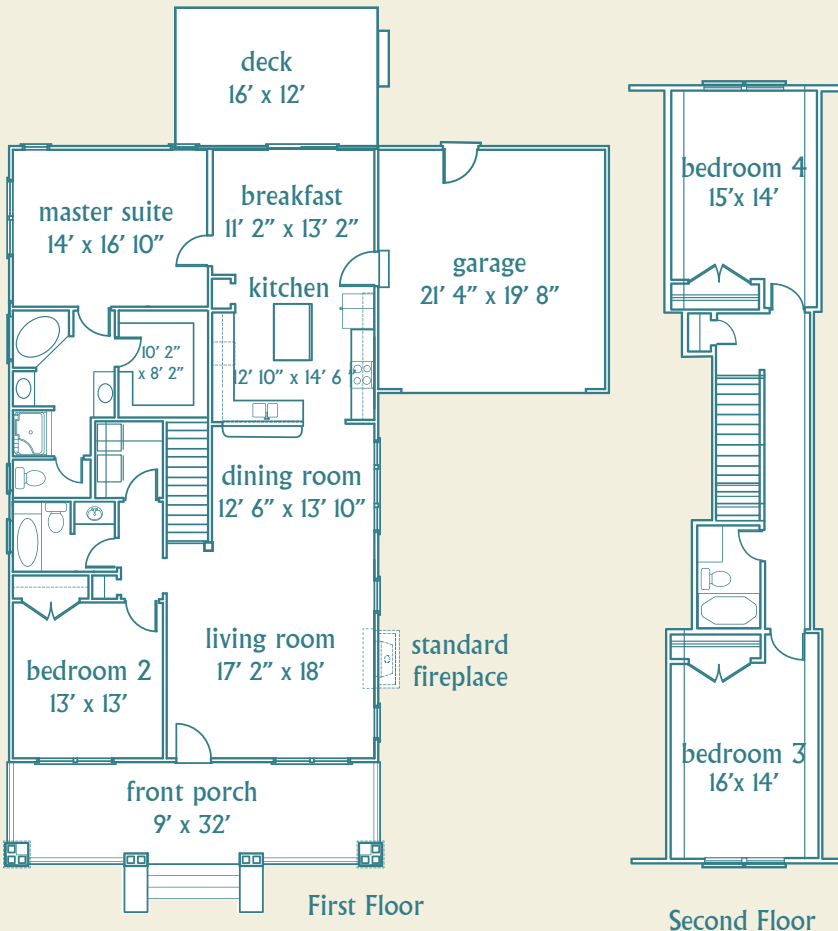

3,375 TOTAL SQFT ▪ 2,472 HEATED SQFT ▪ 480 PORCH/DECK SQFT ▪ 423 GARAGE SQFT

9' ceilings throughout all living areas

THE COTTAGES AT HOLLY RIDGE

THECOTTAGESNC.COM 910-329-9984